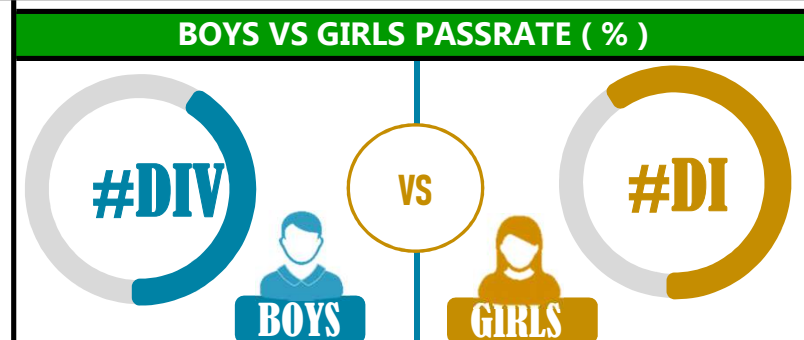

		<h1>ABEL MEMORIAL</h1>			
REGION: DAR ES SALAAM		<h2>SCHOOL AVERAGE</h2>	<h1>206.3</h1>	OVERALL GRADE	
DISTRICT: KINONDONI				CATEGORY	

SUBJECT PERFORMANCE ANALYSIS

SUBJECT NAME	AVG	%	RNK
ENGLISH	43.1	86%	1
KISWAHILI	39.2	78%	2
SCIENCE	34.1	68%	3
MATHEMATICS	31.5	63%	4
CIVIC & MORAL	31.1	62%	5
SOCIAL STUDIES	27.3	55%	6
BOYS/GIRLS PASS RATE	STD	AVG	%
BOYS	4	0.41	41%
GIRLS	6	0.59	59%

GRADE ANALYSIS SUMMARY					
SUBJECT NAME/GRADE	A	B	C	D	E
MATHEMATICS	2	5	1	1	1
KISWAHILI	5	5	0	0	0
ENGLISH	8	1	1	0	0
SCIENCE	2	5	3	0	0
SOCIAL STUDIES	1	1	7	1	0
CIVIC AND MORAL	1	5	2	1	0
OVERALL GRADE ANALYSIS	NO.	SEATED	%		
A	0	10	0%		
B	8		80%		
C	2		20%		
D	0	0	0%		
E	0		0%		