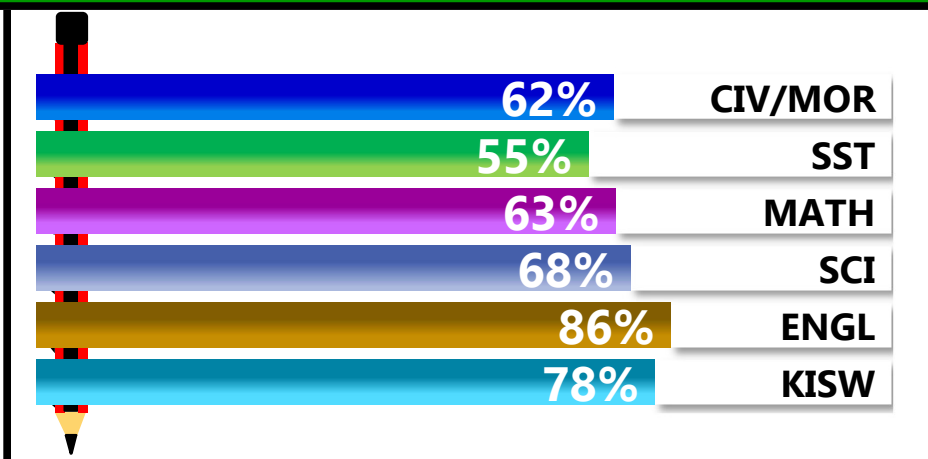

		<h1>ABEL MEMORIAL</h1>			
REGION: DAR ES SALAAM		<h2>SCHOOL AVERAGE</h2>	<h1>206.3</h1>	OVERALL GRADE	
DISTRICT: KINONDONI				CATEGORY	

SUBJECT PERFORMANCE ANALYSIS

SUBJECT NAME	AVG	%	RNK
ENGLISH	43.1	86%	1
KISWAHILI	39.2	78%	2
SCIENCE	34.1	68%	3
MATHEMATICS	31.5	63%	4
CIVIC & MORAL	31.1	62%	5
SOCIAL STUDIES	27.3	55%	6
BOYS/GIRLS PASS RATE	STD	AVG	%
BOYS	4	0.41	41%
GIRLS	6	0.59	59%

GRADE ANALYSIS SUMMARY					
SUBJECT NAME/GRADE	A	B	C	D	E
MATHEMATICS	2	5	1	1	1
KISWAHILI	5	5	0	0	0
ENGLISH	8	1	1	0	0
SCIENCE	2	5	3	0	0
SOCIAL STUDIES	1	1	7	1	0
CIVIC AND MORAL	1	5	2	1	0
OVERALL GRADE ANALYSIS	NO.	SEATED	%		
A	0	10	0%		
B	8		80%		
C	2		20%		
D	0	0	0%		
E	0		0%		